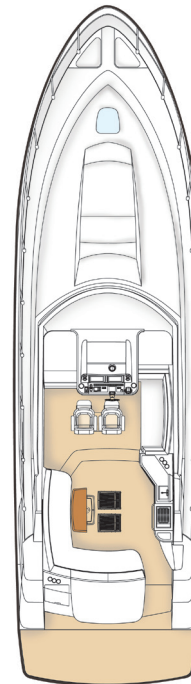

Table, High-Gloss Teak w/Vinyl Cover - Cockpit
Table, Oversized Teak Table - Cockpit
Transformer, Shore Power Isolation Boost - 50 Amp/240V/60 Cycle
TV, 24" LED, w/Remote Blu-ray™ Player - Cockpit
TV, 58" LED / Smart - Salon (Replaces std TV)
Washer/Dryer Combo, 120V
Water Purifier System - Galley & Icemaker
Windlass, All-Chain (In Lieu of Std. Rope/Chain)
Windlass Capstan
Windshield Defroster
Yacht Flag & Flagpole

CE Option

NOTE: Some features and options may not be available when a boat is built for regions outside North America and/or has CE Certification. Boats ordered with 220V/50 cycle electrical systems will have the appropriate appliances in the corresponding voltage.

COCKPIT LAYOUT