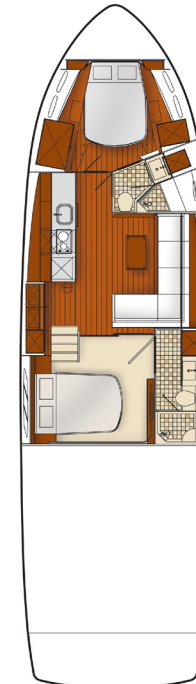

CABIN LAYOUT
(Standard Two Stateroom)