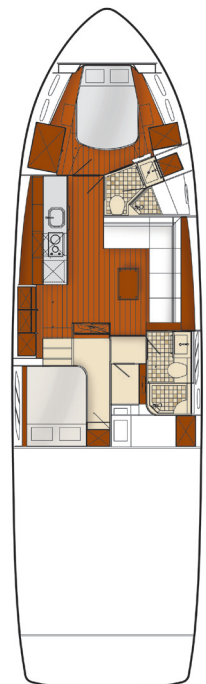

OVERALL LENGTH
W/EXTENDED
SWIM PLATFORM

54'9"
16.7 M

ARCTIC WHITE
 BLACK
 BLUE
 HORIZON
 PATINA

| | |
|-----------------------|-----------------------|
| BEAM | 15'3" / 4.65 M |
| DRY WEIGHT (V-DRIVES) | 49,032 LB / 22,241 KG |
| DRY WEIGHT (ZEUS) | 46,901 LB / 21,274 KG |
| DRAFT (V-DRIVES) | 51" / 129 CM |
| DRAFT (ZEUS) | 49" / 117 CM |
| DEADRISE | 18° |
| HOLDING TANK | 68 GAL / 257 L |

FORWARD STATEROOM HEAD / SHOWER:

Bath Accessories - Towel Bar, Bathroom Tissue Holder, Soap Dish & Robe Hook
Flooring, Tile
Handrails, Stainless Steel
Head, (VacuFlush) - Electric
Power Vent, 24V
Shower w/Teak Seat, Adjustable Shower Wand & Acrylic Door
Storage, Medicine Cabinet - Mirrored
Towels - Sea Ray
Vanity w/Solid-Surface Countertop, Tile Backsplash, Undermount Sink w/Faucet & Storage Below w/Trash Receptacle

MID STATEROOM HEAD/SHOWER:

Bath Accessories - Towel Rings (2), Bathroom Tissue Holder, Soap Dish & Robe Hooks (3)
Door, Access from Master Stateroom
Flooring, Tile - Shower & Head
Handrails, Stainless Steel
Head, (VacuFlush®) - Electric
Hanging Locker, Cedar Lined w/Drawer Storage Below
Mirror, Large, Full Length
Power Vent, 24V
Shower w/Teak Seat, Adjustable Shower Wand & Acrylic Door
Storage, Shelves - Dedicated Toiletry
Towels - Sea Ray
Vanity w/Solid-Surface Countertop, Tile Backsplash, Undermount Sink w/Faucet & Storage Below w/Trash Receptacle

COCKPIT LAYOUT

CABIN LAYOUT
 (Standard Two Stateroom)

CABIN LAYOUT
 (Optional Three Stateroom)

540 SUNDANCER®

The 540 Sundancer represents the latest in timeless elegance from Sea Ray, inventors of the world-famous Sundancer mid-cabin design and perfectors of the full-beam stateroom design. She carries herself with the air of luxury and seaworthiness that is inherent in every Sea Ray yacht.