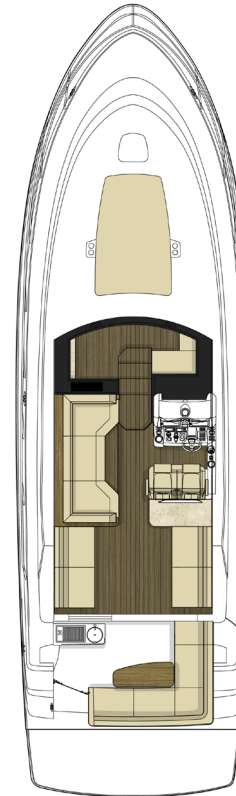

Interior Treatment: Wood Cabinetry Finishes - High Gloss
Cherry (Light or Dark)
Interior Treatment: Wood Blinds - Light Cherry, Dark Cherry
or Walnut
Interior Treatment: Roman Shades
Lighting, Underwater - Transom (2)
Macerator w/Seacock Interlock System
Oil Changer System (12V) - Engines, Transmissions &
Generator
Portlights, Opening (2) - Mid Stateroom
Portlights, Opening - Salon (1) & Galley (1)
Premium Audio Upgrade
Prop Holders (For Spare Zeus Props; Props not Included)
Remote Control, Universal - Logitech Harmony
Split Bunks Layout - Mid Stateroom
Sunroof Shades, Manual - Sunroom
Sunroof Manual Opening Vent - Fwd
SureShade™ Extended/Retractable Cockpit Sunshade
Swim Platform, Hydraulic Marine Lift w/Remote & Manual
Pump

Table, High-Gloss Teak w/Vinyl Cover - Cockpit (In Lieu of
Std Table)
Transformer, Shore Power Isolation Boost - 240V/50 Amp
Windlass, All-Chain (In Lieu of Std Rope/Chain)
Windlass Capstan
Windshield Shades
Yacht Flag & Flagpole

CE Option

*NOTE: Some features and options may not be available
when a boat is built for regions outside North America and/
or has CE Certification. Boats ordered with 220V/50 cycle
electrical systems will have the appropriate appliances in the
corresponding voltage.*

SUNROOM & COCKPIT LAYOUT