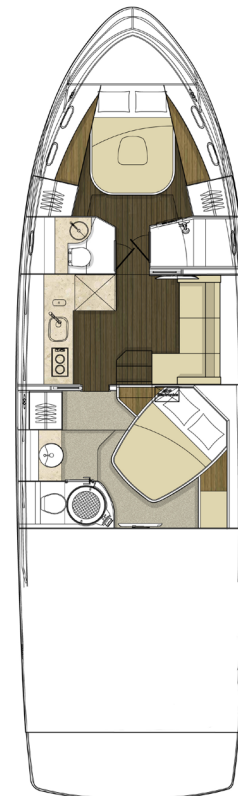

LOWER CABIN LAYOUT