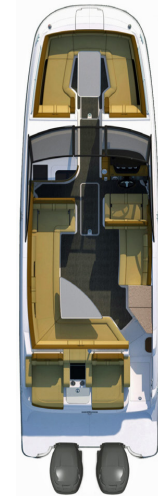

Premium Ski Mirror
Refrigerator - Cockpit Wet Bar
Rubrail, Black (In-Lieu-Of White)
SeaDek® Swim Platform Matting (Matches Cockpit Color)
Smart Tow® - Digital Speed Control - Tachometer
Stereo - Premier Upgrade, 4 Speakers, Subwoofer & Amplifier
Stereo, Remote Control - Additional Unit on Transom
Table, Bow w/Designated Storage
Tower, Watersports, White or Black Aluminum w/Integral Bimini Top & Ski Tow Pylon
Tower, Watersports, White or Black Aluminum w/Tilting Bimini Storage System
VHF Radio w/3.5' Stainless-Steel Antenna & Stainless-Steel Ratchet Mount
Wakeboard Racks, Swivel
Windlass, Rope/Chain w/Galvanized Anchor (Replaces Bow Ladder)
Windlass, Rope/Chain w/Stainless Steel Anchor (Replaces Bow Ladder)
Windshield Wiper, Starboard

CE Option

TRAILER OPTIONS:

Painted Trailer w/Rollers & Dual-Axle Disc Brakes
Galvanized Trailer w/Rollers & Dual-Axle Disc Brakes
Painted Trailer w/Bunks & Dual-Axle Disc Brakes
Galvanized Trailer w/Bunks & Dual-Axle Disc Brakes

Standard Seating Plan